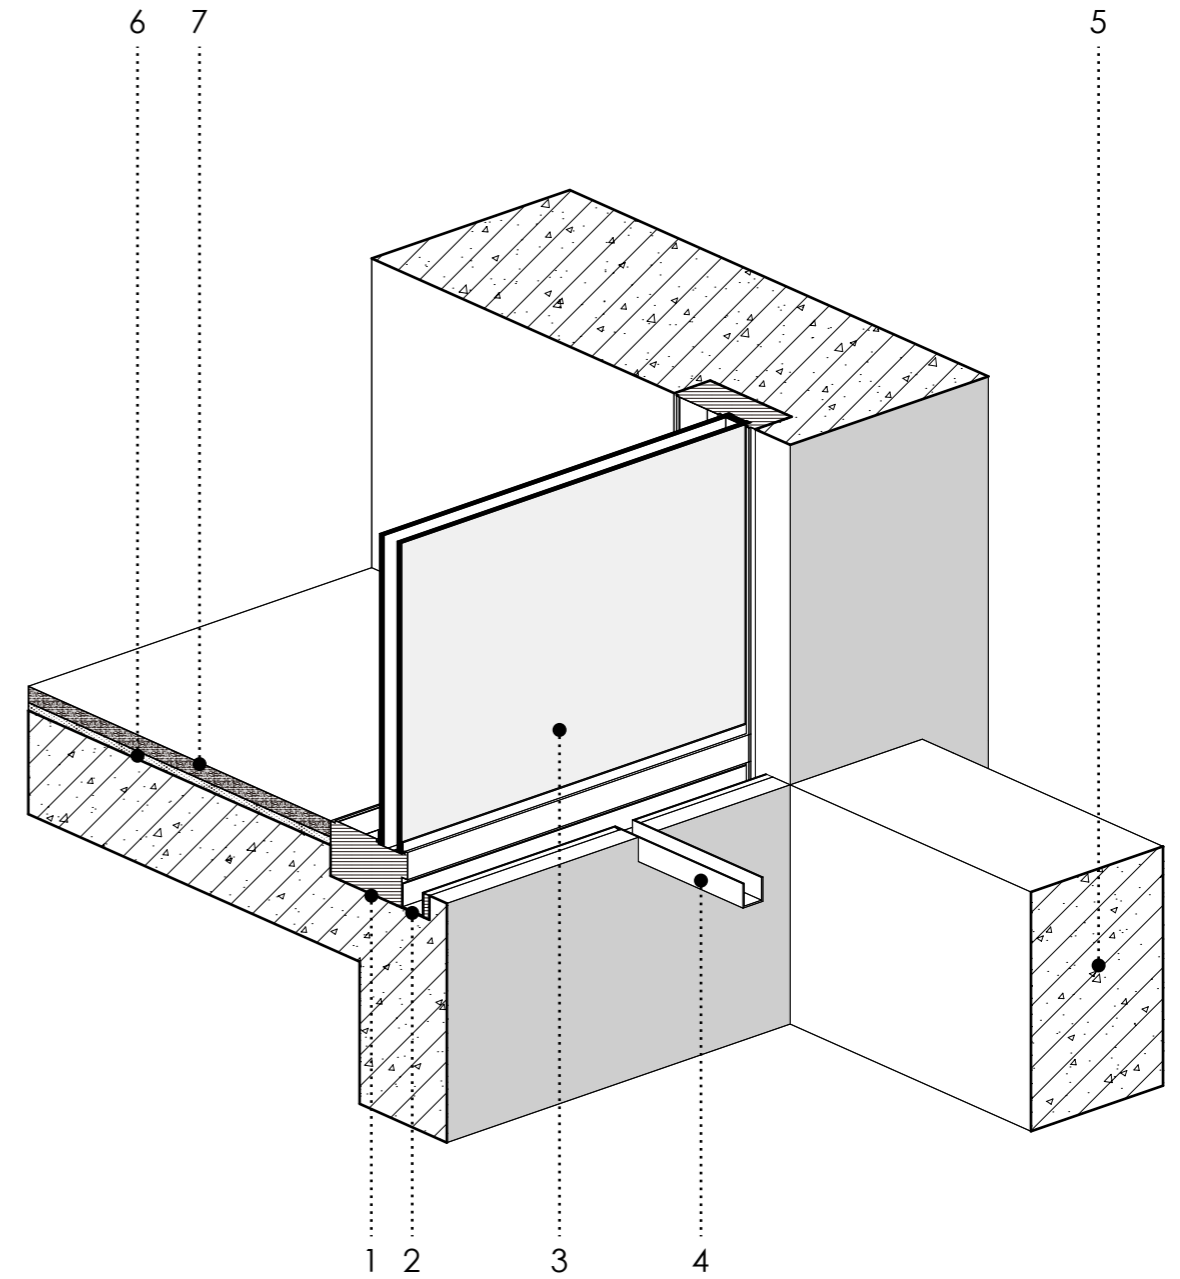

- 1 LAMINATED GLASS-ULTRA CLEAR
- 2 MATTE BLACK ALUMINIUM PLATE
- 3 MATTE BLACK ALUMINIUM ALLOY FRAME
- 4 MATTE BLACK SQUARE ALUMINIUM ALLOY TUBE
- 5 RED FAIR-FACED CONCRETE WALL
- 6 LEVELING LAYER & WATERPROOF LAYER
- 7 INSULATION LAYER & PROTECTIVE LAYER

- 1 MATTE BLACK ALUMINIUM ALLOY FRAME
- 2 MATTE BLACK METAL INTERCEPTING DRAIN
- 3 DOUBLE GLAZING-ULTRA CLEAR
- 4 MATTE BLACK METAL DRAINAGE
- 5 RED FAIR-FACED CONCRETE WALL
- 6 COMBINATION LAYER
- 7 RED TERRAZZO PANEL