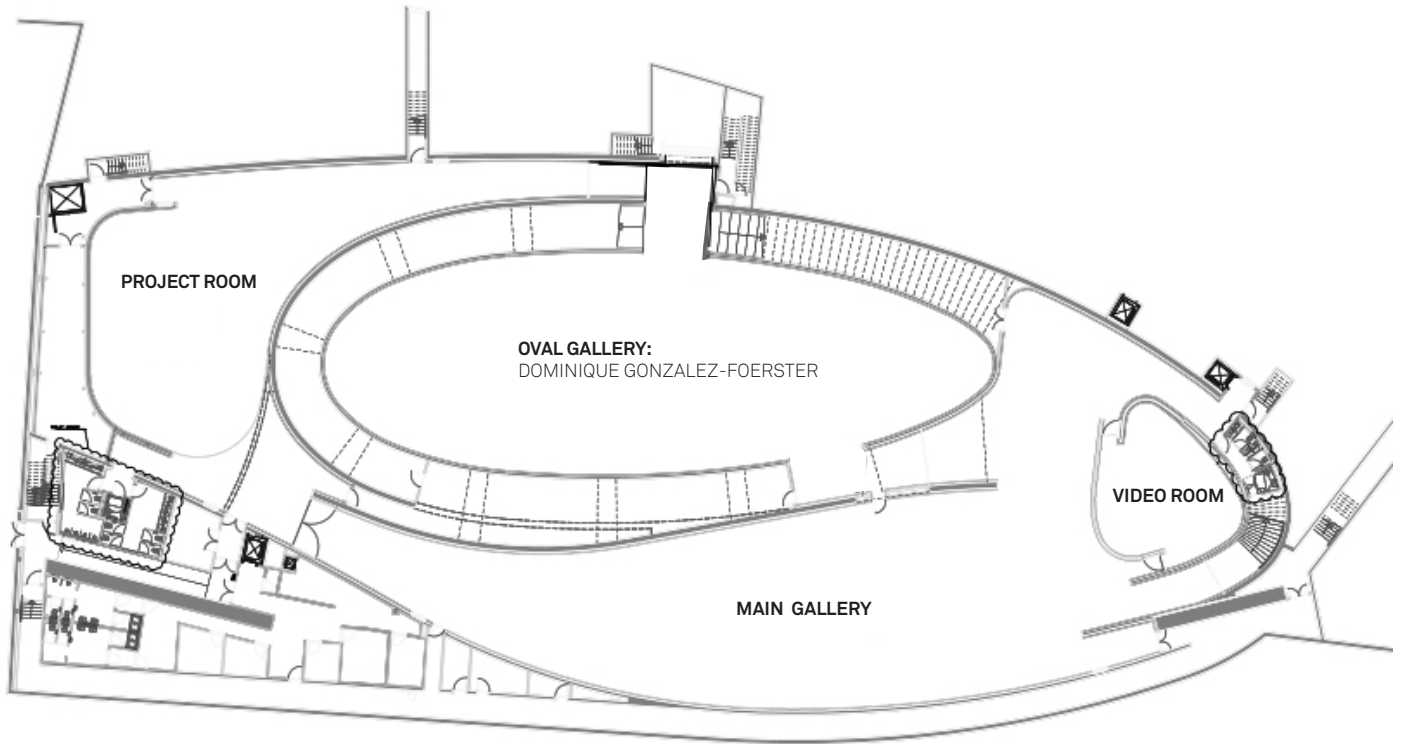

→ MAAT KUNSTHALLE

OVAL GALLERY:
DOMINIQUE GONZALEZ-FOERSTER

MAIN GALLERY

VIDEO ROOM

PROJECT ROOM

TAGUS RIVERFRONT

→ MAAT CENTRAL TEJO

COURTYARD:
THE FORM OF FORM
LISBON ARCHITECTURE TRIENNALE

CENTRAL 1:
THE WORLD OF
CHARLES AND
RAY EAMES

CENTRAL 2:
SECOND NATURE

TURBINE HALL

BOILER HALL:
ARTISTS' FILM INTERNATIONAL

TAGUS RIVERFRONT