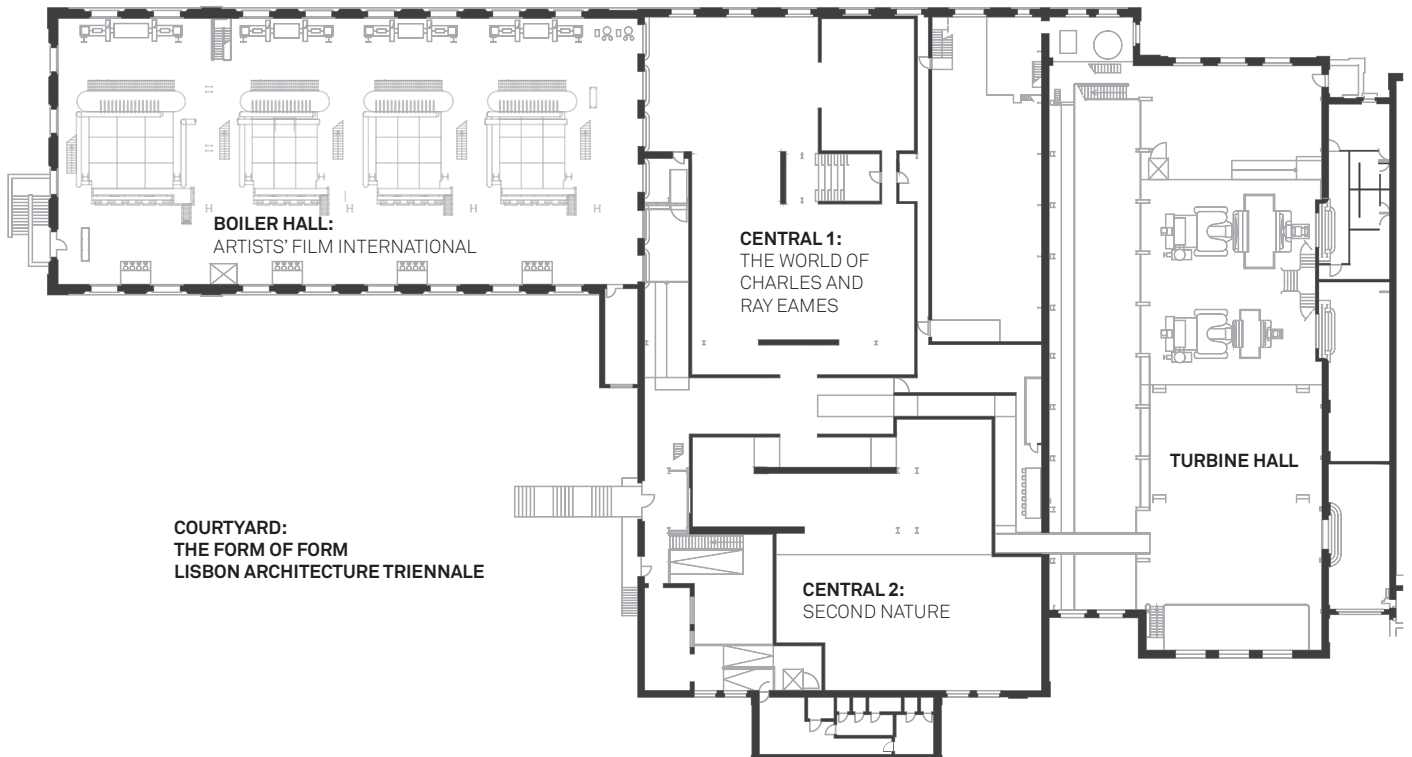

→ MAAT KUNSTHALLE

OVAL GALLERY:
DOMINIQUE GONZALEZ-FOERSTER

MAIN GALLERY

VIDEO ROOM

PROJECT ROOM

TAGUS RIVERFRONT

→ MAAT CENTRAL TEJO

COURTYARD:
THE FORM OF FORM
LISBON ARCHITECTURE TRIENNALE

CENTRAL 1:
THE WORLD OF
CHARLES AND
RAY EAMES

CENTRAL 2:
SECOND NATURE

TURBINE HALL

BOILER HALL:
ARTISTS' FILM INTERNATIONAL

TAGUS RIVERFRONT