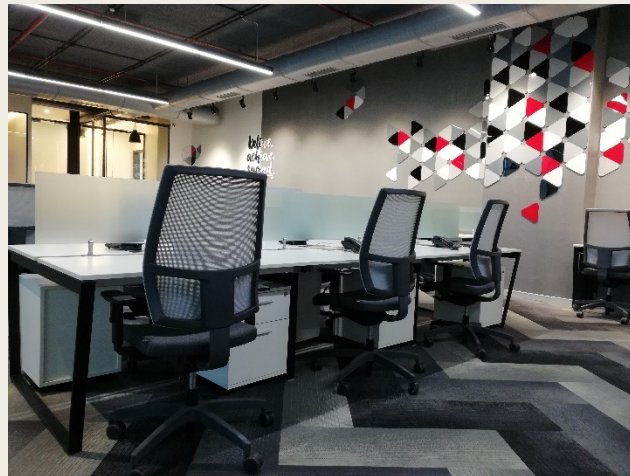

- ✓ Shutter : Made in PLB 18mm OSL with Edge banding

We Create Smart Work Spaces

Optimum Nutrition Total Office Solutions

Kedia Enterprise for Total Office Interior

Rohan Builders Office Building for Metal Ceilings