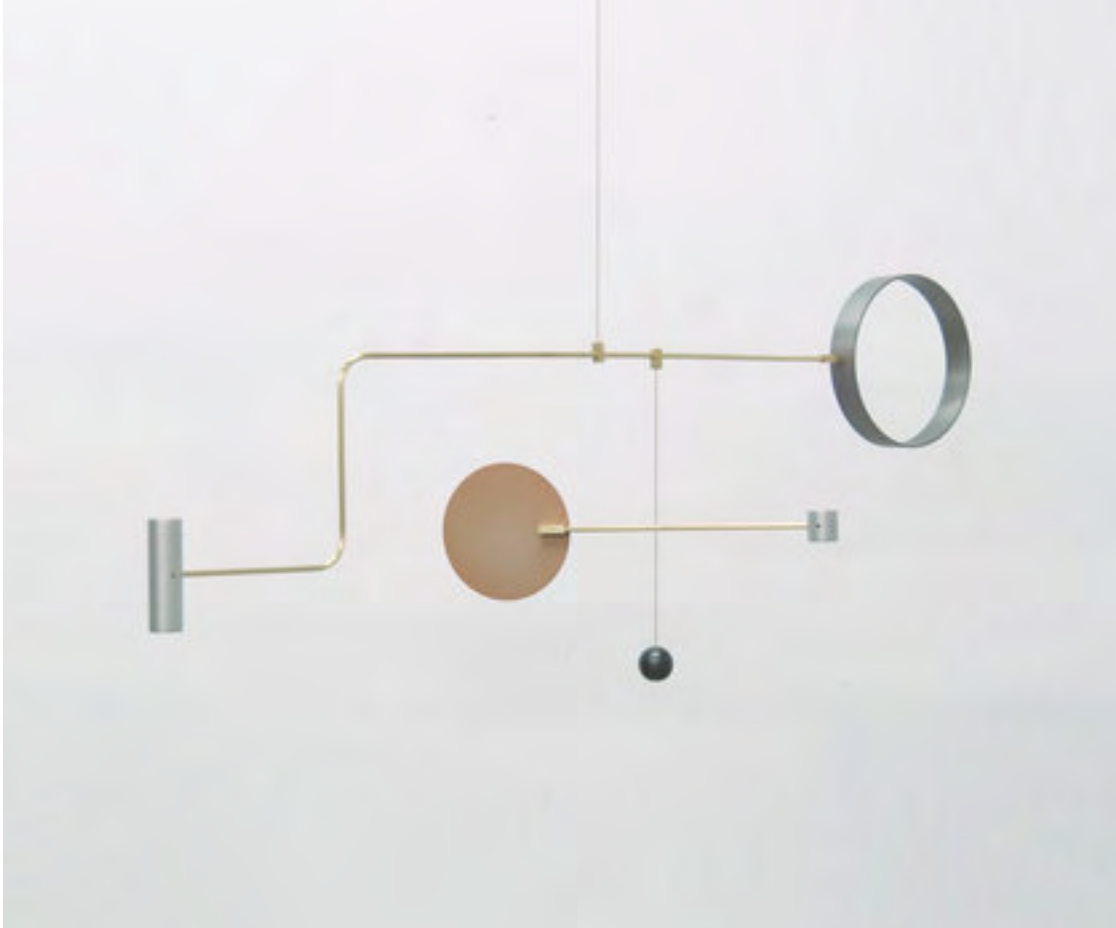

MICHAEL K CHEN ARCHITECTURE

AN AUCTION OF ART AND DESIGN SUPPORTING
**THE CHILDREN'S LIBRARY
AT CONCOURSE HOUSE**

Ladies and Gentlemen Studio
Point Counterpoint Mobile C

Retail Value: $2,650