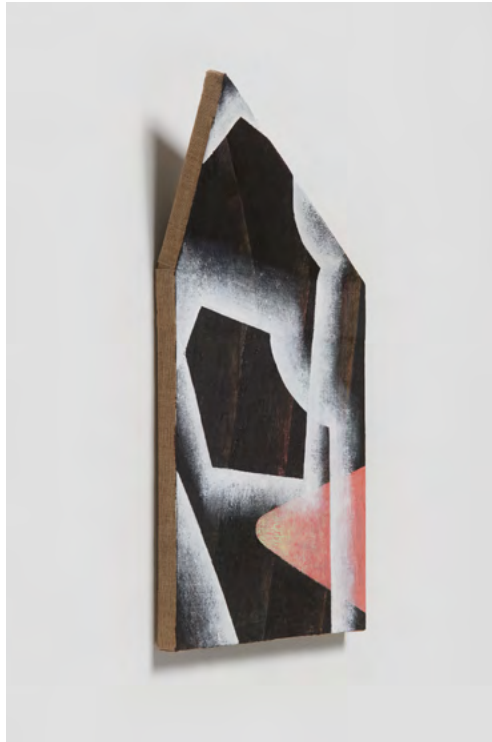

MICHAEL K CHEN ARCHITECTURE

AN AUCTION OF ART AND DESIGN SUPPORTING
**THE CHILDREN'S LIBRARY
AT CONCOURSE HOUSE**

Ezra Tessler, Courtesy of 315 Gallery
The Unreliable Organ

Retail Value: $2,200