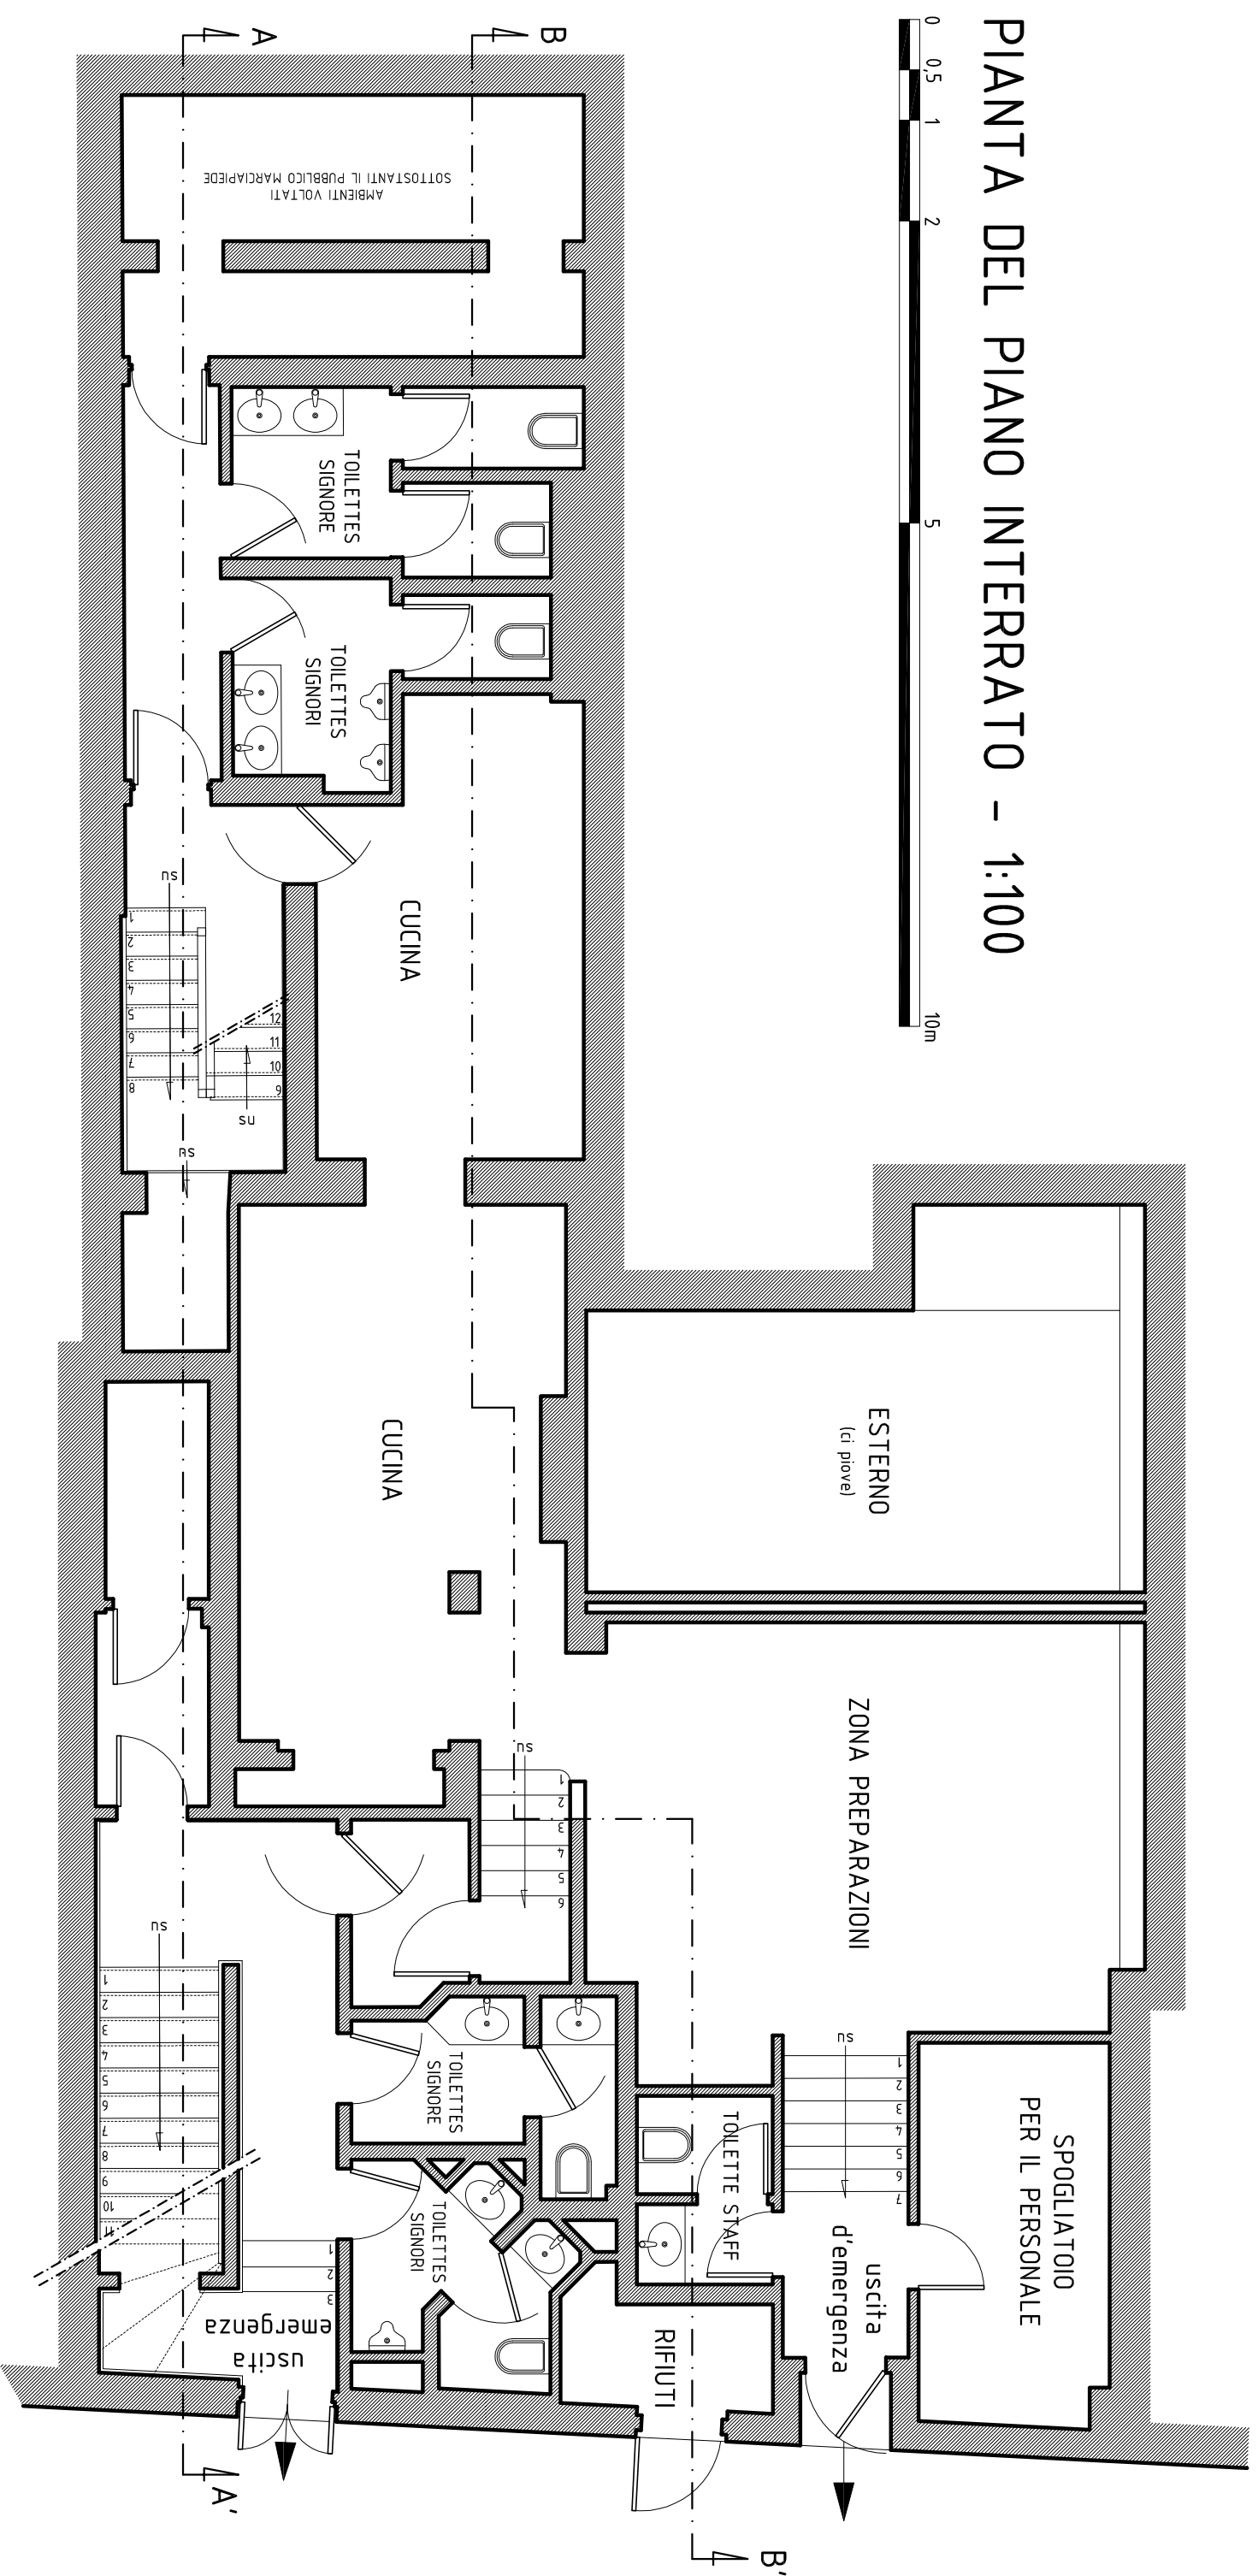

PIANTA DEL PIANO INTERRATO - 1:100

OLIVOCARNE Restaurant - 61, Elizabeth Street, London SW1W 9PP